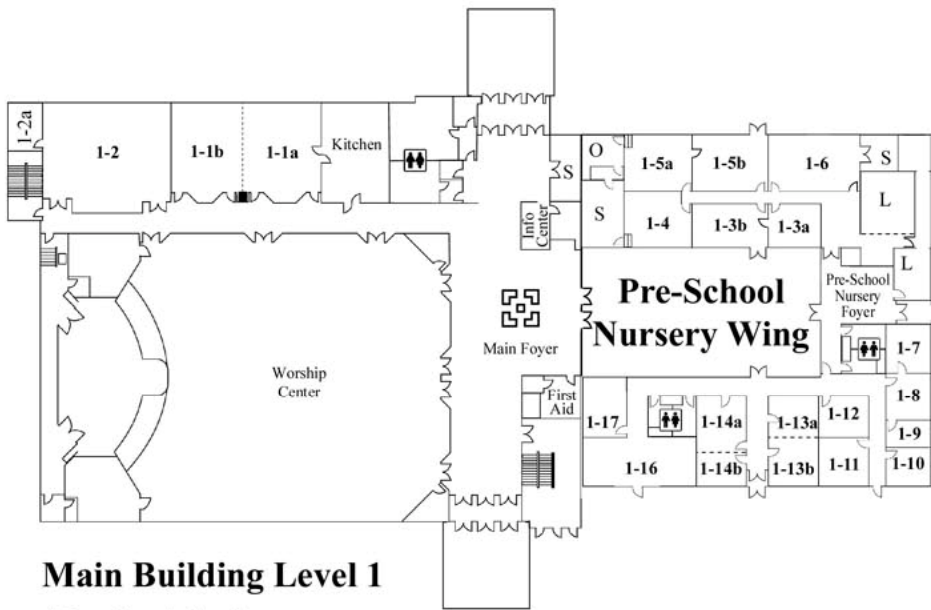

**Main Building Level 2**

- CR-A Conference Room A
- CR-B Conference Room B
- 2-1 Adult Classroom
- 2-2a Adult Classroom
- 2-2b Adult Classroom
- 2-3 Adult Classroom
- 2-S1 Adult Classroom
- 2-S2 Adult Classroom
- TS-1 Tech Suite
- TS-2 Recording Studio
- 2-3a Office - Biblical Education
- S Storage

**Main Building Level 2**

**Main Building Level 1**

- 1-1a Hospitality Room
- 1-1b Hospitality Room
- 1-2 Choir Room
- 1-2a Office - Worship Admin
- S Storage

**Pre-School / Nursery Wing**

- 1-3a Toddlers
- 1-3b Toddlers
- 1-4 Crawlers
- 1-5a Toddlers
- 1-5b Toddlers
- 1-6 Infants
- 1-7 Two Year Olds
- 1-8 Two Year Olds
- 1-9 Two Year Olds
- 1-10 Two Year Olds
- 1-11 Office - Preschool
- 1-12 Resource Room
- 1-13a Four Year Olds
- 1-13b Four Year Olds
- 1-14a Four Year Olds
- 1-14b Four Year Olds
- 1-16 Three Year Olds
- 1-17 Three Year Olds
- O Office - Nursery
- L Lounge
- S Storage

**Lower Level**

- L-1 Resource Room
- L-2a Fourth Grade
- L-2b Fifth Grade
- L-3 Worship
- L-4a Third Grade
- L-4b Second Grade
- L-5 Craft Room
- L-6a Kindergarten
- L-6b First Grade
- L-7 Jr High Room
- L-8 Senior High Room
- O Children's Ministry Office
- J Janitorial and Maintenance Staff
- S Storage

**Main Building Lower Level**